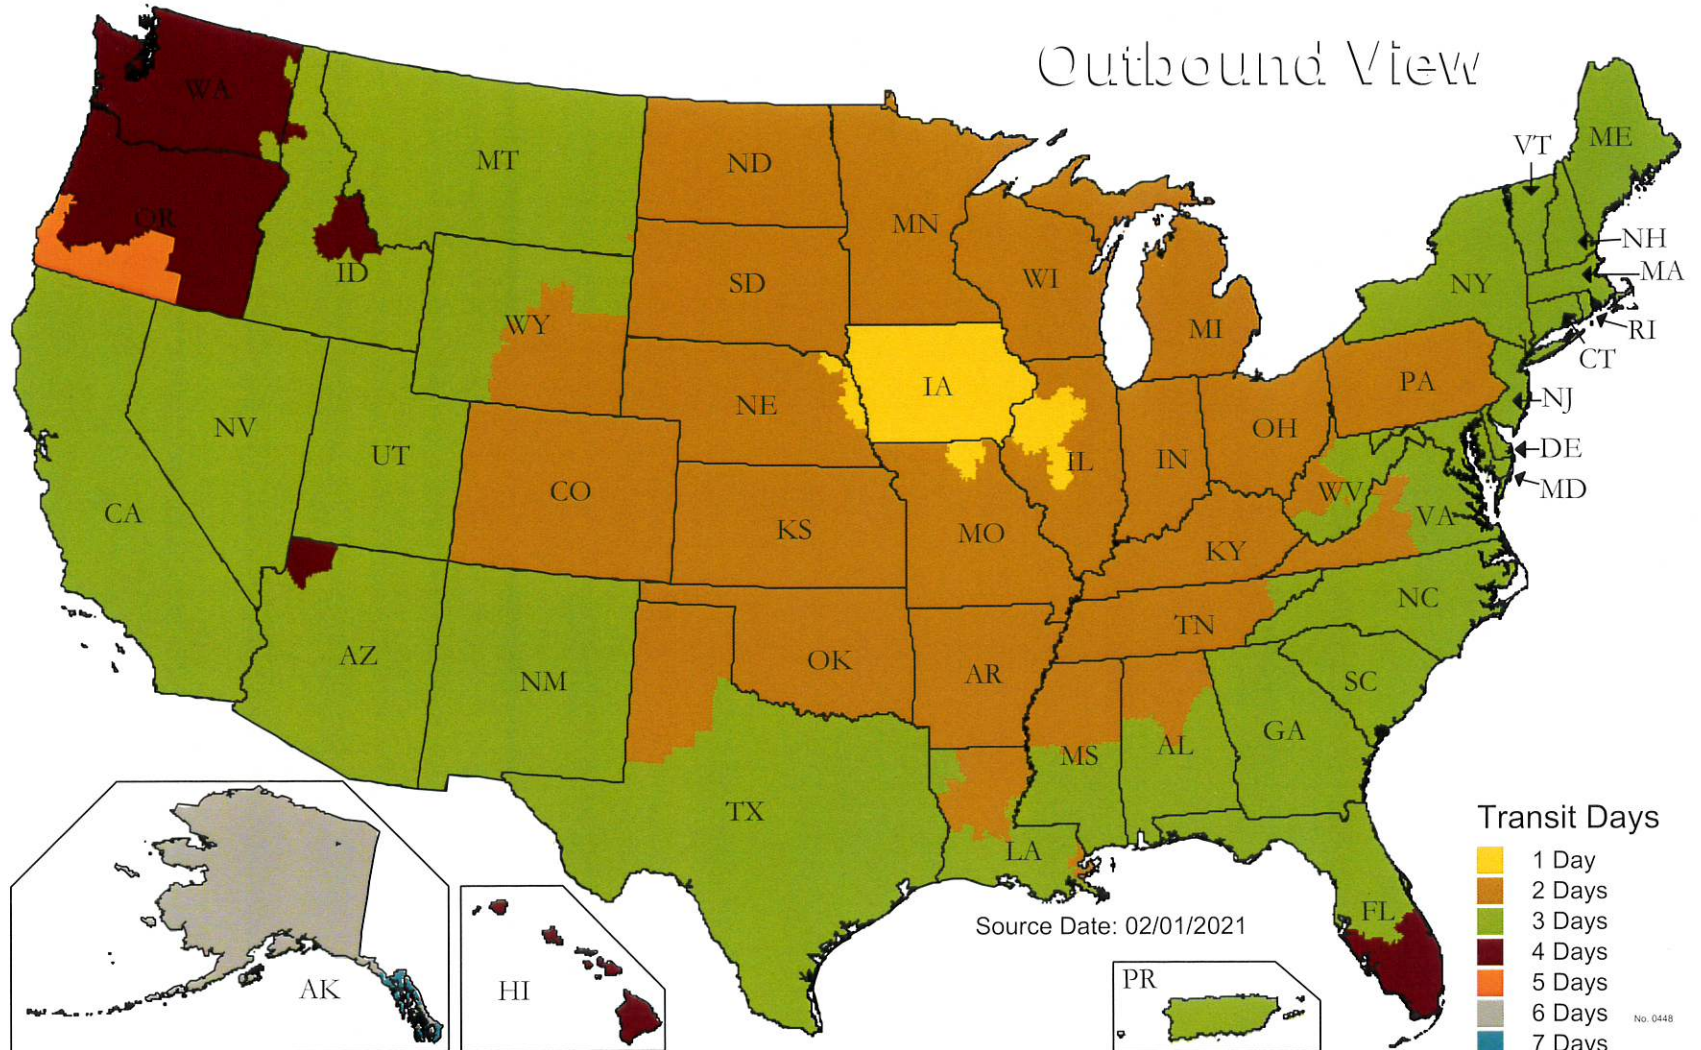

UPS GROUND

Guaranteed Day-Definite Delivery

Transit Time from: 52654

Outbound View

017243 02/21 S

This map is a general representation of UPS Ground transit times in business days.

To calculate the delivery time for all UPS services, worldwide, please refer to the "Calculate Time and Cost" under the "Shipping" tab on UPS.com®