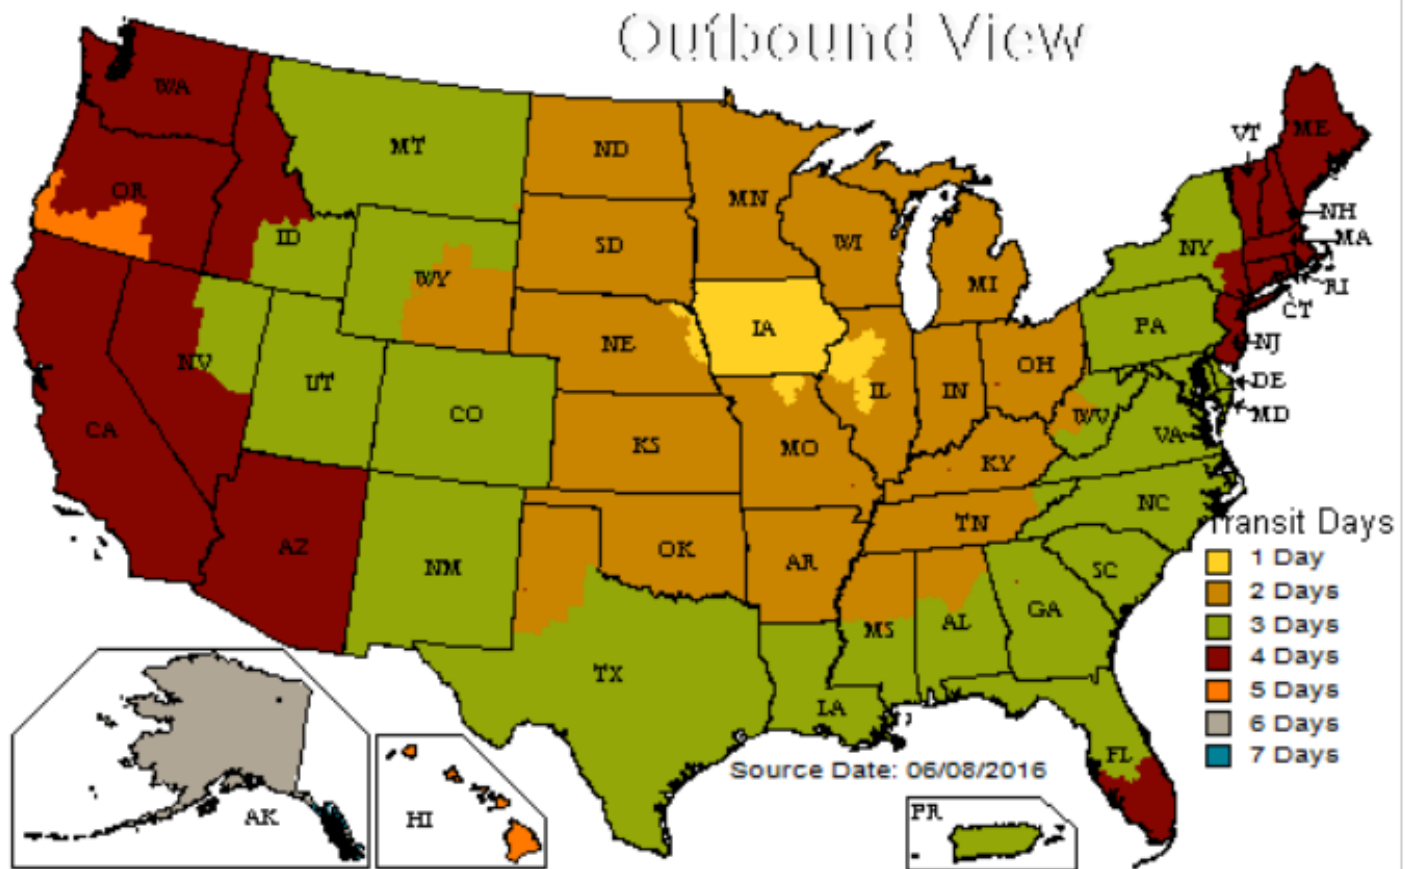

U.S. Ground Map Results

Business days in transit from: WAYLAND, IA 52654

Service Map colors may vary due to differences in hardware and software. This map is a general representation of UPS Ground transit times. For service availability and to calculate the delivery time for a package shipped between a specific origin and destination worldwide, select **Calculate Time & Cost** in the **Shipping** tab.